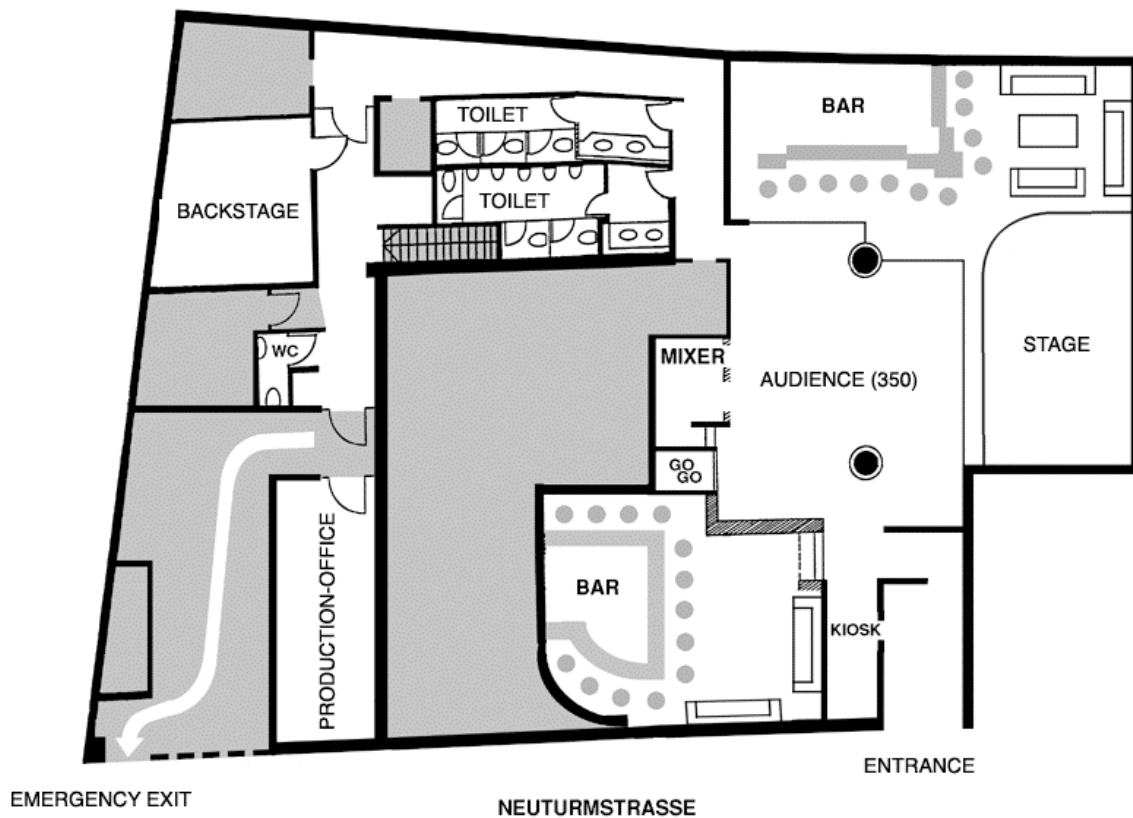

the club:

THE ATOMIC CAFÉ
Neuturmstr. 5
80331 Munich / Germany
Tel/Fax ++49-(0)89-2283054
Mobile ++49-(0)89-2283053

urban club located in building from 1968 in the centre of Munich,
since 1/1997 THE ATOMIC CAFÉ, late sixties optics, warm and comfortable atmosphere,
different clubnights with main spots on pop, beat, indie, soul, jazz and electro.
live concerts, usually integrated in the adequate clubnight. best press reputation.
32 channel 4,8 kw PA; backstage with toilet and showers (downstairs).
parking and loading is difficult during regular office hours.
capacity: max. 350 persons (250 m2)
further details: www.atomic.de

promotion & correspondence:

SONiC Veranstaltungen GmbH
Holzstr. 28
80469 Munich / Germany
Tel ++49-(0)89 307778-70 (mon-fri 12am - 6pm)
Fax ++49-(0)89 307778-72
e-mail: heine@spectre.de