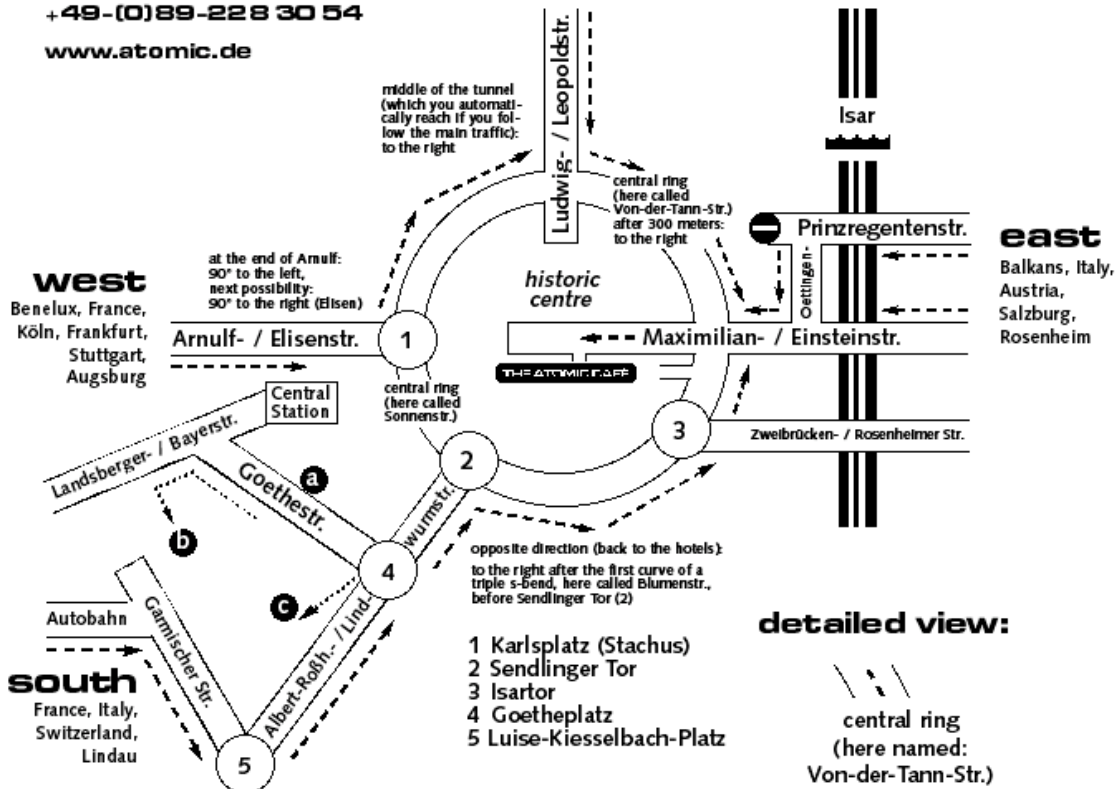

# Trip to the Gig

**THE ATOMIC CAFÉ**

(N 48°08'16.52" - E 11°34'51.40")

**neuturmstr. 5  
munich centre**

phone & fax at the club  
+49-(0)89-228 30 54

www.atomic.de

**north** Airport

Scandinavia, Berlin, Hamburg,  
Köln, Frankfurt, Würzburg,  
Nürnberg, Regensburg,

**west**  
Benelux, France,  
Köln, Frankfurt,  
Stuttgart,  
Augsburg

**south**  
France, Italy,  
Switzerland,  
Lindau

**east**  
Balkans, Italy,  
Austria,  
Salzburg,  
Rosenheim

opposite direction (back to the hotels):  
to the right after the first curve of a  
triple s-bend, here called Blumenstr.,  
before Sendlinger Tor (2)

- 1 Karlsplatz (Stachus)
- 2 Sendlinger Tor
- 3 Isartor
- 4 Goetheplatz
- 5 Luise-Kiesselbach-Platz

**detailed view:**

central ring  
(here named:  
Von-der-Tann-Str.)

central ring  
(here named:  
Thomas- Wimmer-Ring)